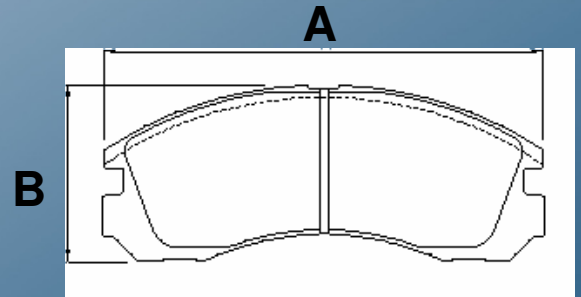

January 2010

New reference : BP-9131 Brake pad
Rear

Type	Model	M.F.D.
Toyota	Vitz (P90)	'05 -
Toyota	Yaris (NCP93)	'05 -

EAN number : 8715616072342

Measurements: A 123
B 43,7
C 15

OEM reference: 04466-0D010