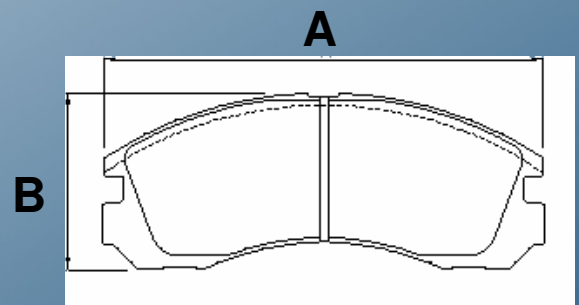

January 2010

New reference : BP-7505 Brake pad
Front

Type	Model	M.F.D.
SsangYong	Musso (FJ)	'96 - '03
SsangYong	Korando (KJ)	'96 -

EAN number : 8715616072335

Measurements: A 169,5
B 50
C 15,8

OEM reference: 48130-05110