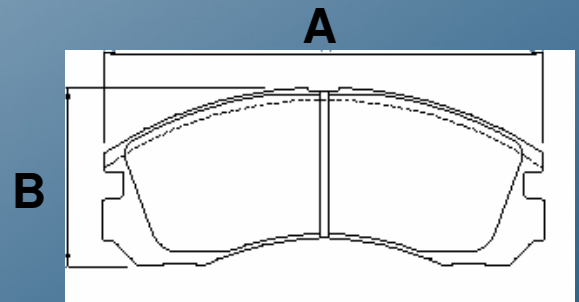

January 2010

New reference : **BP-5553** Brake pad
Front

Type	Model	M.F.D.
Mitsubishi	Colt CZC	'06 -

EAN number : 8715616072328

Measurements: **A** 130
B 72,8
C 17,4

OEM reference: 45442-00920
MR-977117

January 2010