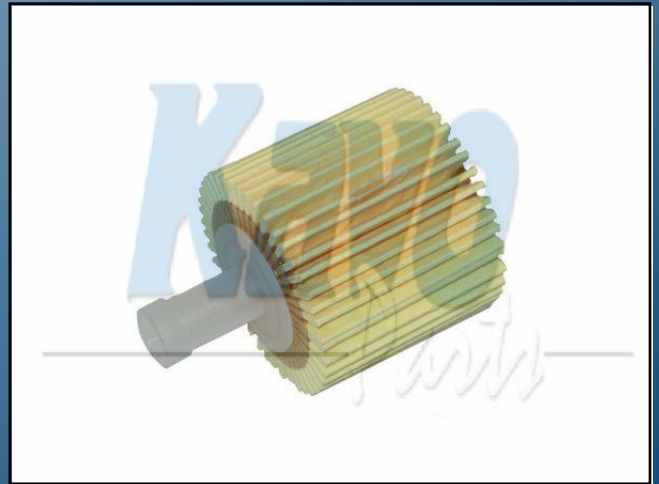

January 2010

New reference : **HO-605**
Oil filter

Type	Model	M.F.D.
Hyundai	Tucson (JM)	'07 -
Hyundai	Getz (TB)	'05 -
Hyundai	I20 (JM)	'08 -
Hyundai	Coupe (JM)	'06 -
Kia	Soul (JM)	'09 -

OEM reference :
26300-35503

Measurements :

- A	Total height	: 76 mm
- B	Total width	: -
- B	Outside diameter	: 80 mm
- C1-C	Inside diameter both sides inside filter	: -
- T1-T	Thread diameter	: M20 x P1.5

EAN number : 8715616067980

Nett Weight : 0,31 kgs

January 2010

New reference : TO-144
Oil filter

Type	Model	M.F.D.
Toyota	Avensis (NC)	'08 -
Toyota	Prius (ZVW30)	'09 -
Toyota	Yaris (ZSP90)	'07 -

OEM reference :
04152-37010

Measurements :

- A Total height : 55 mm
- B Total width : -
- B Outside diameter : -
- C1-C Inside diameter both sides inside filter : 28 / 28 mm
- T1-T Thread diameter : -

EAN number : 8715616068048

Nett Weight : 0,46 kgs