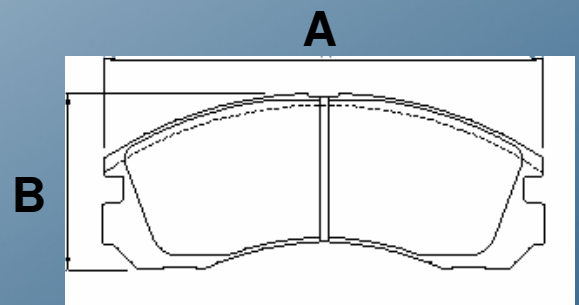

January 2010

New reference : **BP-1012** Brake pad
Front

Type	Model	M.F.D.
Daewoo	Captiva (C100)	'06 -

EAN number : 8715616070584

Measurements: **A** 149,2
B 62,1
C 16,9

OEM reference: 96626070