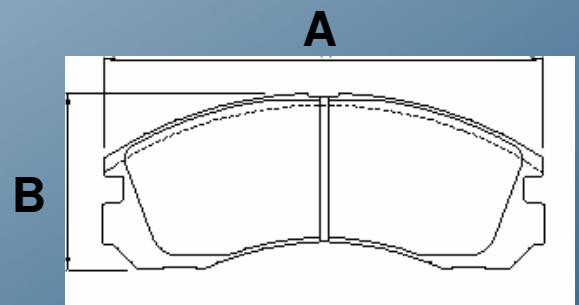

January 2010

New reference : BP-4571 Brake pad
Rear

Type	Model	M.F.D.
Mazda	Xedos 9 (TA)	'93 - '00

EAN number : 8715616065429

Measurements: A 117
B 37
C 15,5

OEM reference: AY060-MA-008
TAY2-26-43Z
TAY2-26-48Z
TA01-26-43Z
TA01-26-48Z
TBY7-26-43Z
TCY2-26-43Z
T0Y0-26-43Z
V911-8X-028