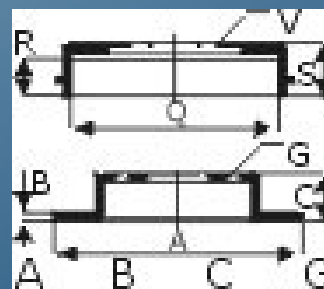

January 2011

New reference :   **BR-2257** Brake disc   Rear/Solid

Type	Model	M.F.D.
Honda	Prelude (BB)	'96 - '00

EAN number :   8715616055901

Measurements :

A	260 mm
B	9 mm
C	42,5 mm
G	4

Nett weight : 5 kgs

OEM reference : 42510S-30000
42510S-30900