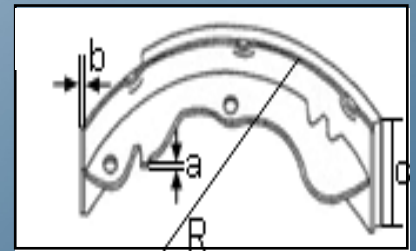

July 2009

New reference : BS-3414 Brake shoe

Type	Model	M.F.D.
Hyundai	Getz (TB)	'05 -

EAN number : 8715616047395

**Measurements: A 31,4
B 180**

OEM reference: 58305-1CA00