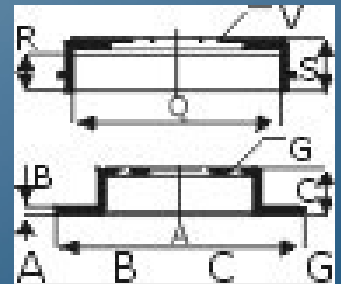

July 2009

New reference :   **BR-6760** Brake disc   Front/Vented

Type	Model	M.F.D.
Nissan	200SX	'93 -
Nissan	300ZX	'90 - '95

EAN number :   8715616014571

Measurements :

A	280 mm
B	30 mm
C	53,7 mm
G	5

Nett weight : 8 kgs

OEM reference : 40206-04U00
40206-04U02
40206-04U03
40206-37P02
40206-37P03
40206-37P05