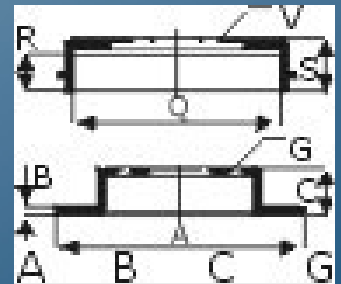

OEM reference: OK552-32-270
OK552-32-270

July 2009

New reference : **BR-3240** Brake disc Rear/Solid

Type	Model	M.F.D.
Hyundai	Santa Fe (CM)	'06 -

EAN number : 8715616062220

Measurements :

A	302 mm
B	10 mm
C	72 mm
G	5