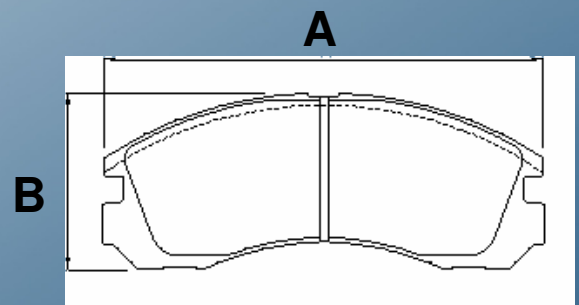

July 2010

New reference : BP-1519 Brake pad
Front

Type	Model	M.F.D.
Daihatsu	Materia (M4_)	'07 -
Daihatsu	Sirion (M3_)	'08 -

EAN number : 8715616070577

Measurements: A 125,7
B 45,5
C 16

OEM reference: DFY1-33-28ZA
D0YN-33-28Z
04465-B1190
00465-B1320