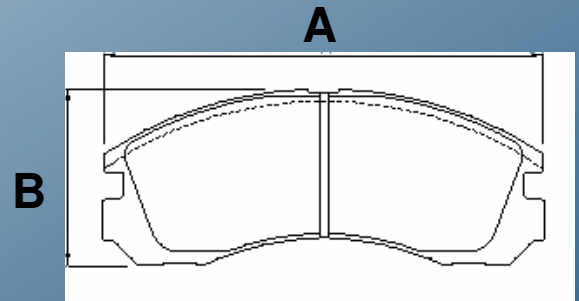

July 2010

New reference : **BP-2057** Brake pad
Rear

Type	Model	M.F.D.
Honda	Accord (CU/CW)	'08 -

EAN number : 8715616072205

Measurements: **A** 93,5
B 42,2
C 14,5

OEM reference: 43022-TL1G01