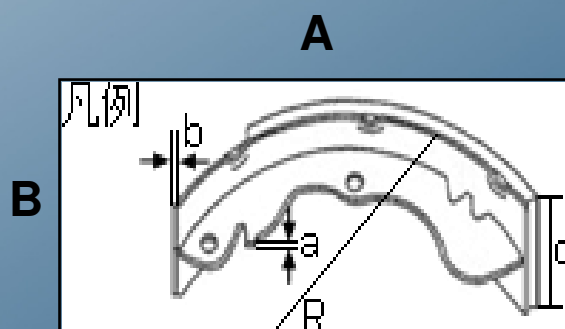

July 2010

New reference : BS-5432 Brake shoe
Rear

Type	Model	M.F.D.
Mazda	E2500 (SR2)	'99 - '04

EAN number : 8715616072014

Measurements: A 270
B 50

OEM reference: MQ911392
S1Y8-26-38Z