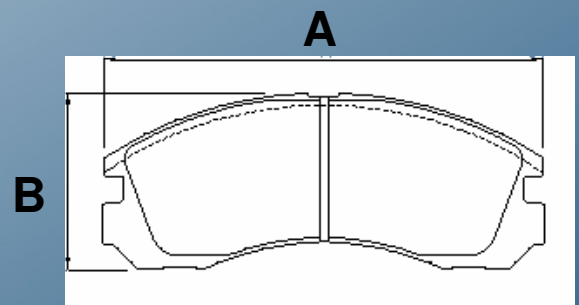

OEM reference: 43022-TL1G01

July 2010

New reference : **BP-4573** Brake pad
Front

Type	Model	M.F.D.
Mazda	CX-7 (ER)	'07 -

EAN number : 8715616070614

Measurements: **A** 139
B 55
C 17

OEM reference: EHY2-33-28Z
EHY4-33-28Z
L2Y6-33-23Z
L2Y6-33-28Z