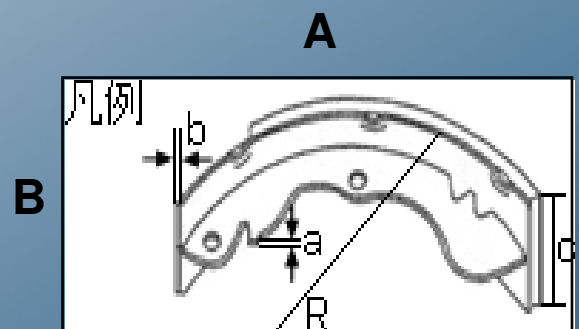

July 2010

New reference : **BS-5431** Brake shoe
Rear

Type	Model	M.F.D.
Mazda	E2500 (SR2)	'99 - '04

EAN number : 8715616072007

Measurements: **A** 270
B 50

OEM reference: SHY6-26-38Z
S4YS-26-38ZB