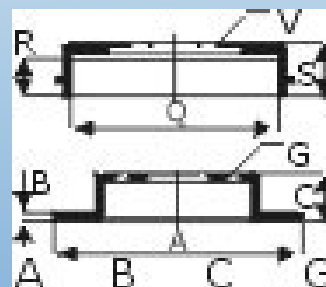

EAN number : 8715616078276

Measurements :

A	262 mm
B	10 mm
C	64 mm
G	4

Nett weight : 5 kgs

OEM reference : 58411-1C800

June / July 2011

New reference : **DTP-3007** Tens. pulley

Type	Model	M.F.D.
Hyundai	IX55	'08 -