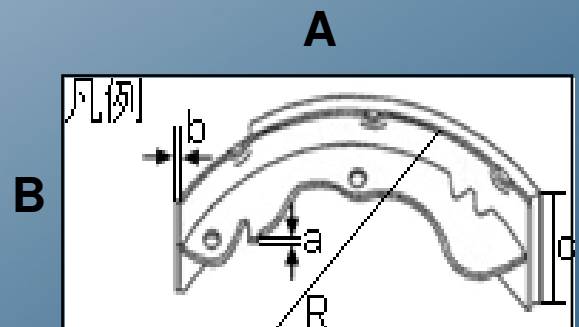

**June 2010**

**New reference : BS-8926** Brake shoe  
Rear

Type	Model	M.F.D.
Suzuki	Wagon R+ (MM)	'03 -

**EAN number : 8715616072236**

**Measurements:** A 200  
B 25

**OEM reference:** 9214843  
53200-84E00  
53200-86G00