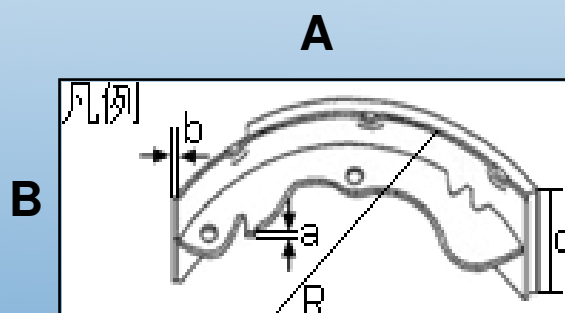

August 2011

New reference : **BS-9945** Brake shoe
Rear

Type	Model	M.F.D.
Toyota	Yaris (_P9_)	'06 -
Toyota	Yaris (_P13_)	'10 -

EAN number : 8715616085274

Measurements: **A** 200
B 30

OEM reference: 04495-20220
04495-52100
V9118-7057
V9118-8057