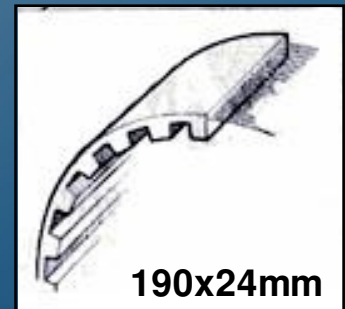

EAN number : 8715616073899   **Weight** : 0,24 kgs

OEM reference: 5636343   46426983
46780505   60814603
71719651   71731639
93178811   12761-79J50