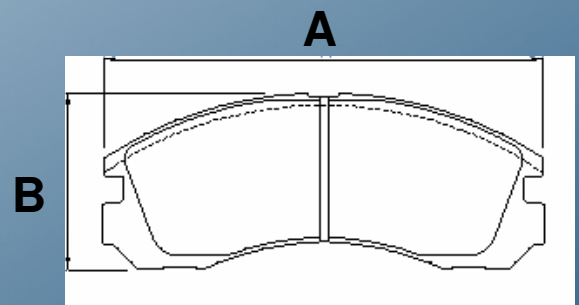

OEM reference: GPYB-33-28ZD
GSYD-33-28ZA

March 2010

New reference : BP-9120 Brake pad
Front

Type	Model	M.F.D.
Toyota	IQ (TA)	'09 -

EAN number : 8715616070652

Measurements: A 116,6
B 47
C 16

OEM reference: 04465-74020