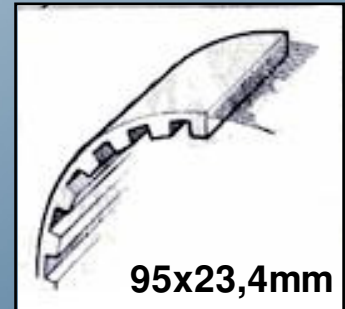

March 2010

New reference : DTB-6533 Timing belt

Type   **Model**   **M.F.D.**
Nissan   Kubistar (X76)   '03 -

EAN number : 8715616073851   **Weight** : 0,17 kgs

OEM reference: 82000-35835   82001-06085
0816E6

New reference : DTB-8515 Timing belt

Type   **Model**   **M.F.D.**
Suzuki   SX4   '06 -