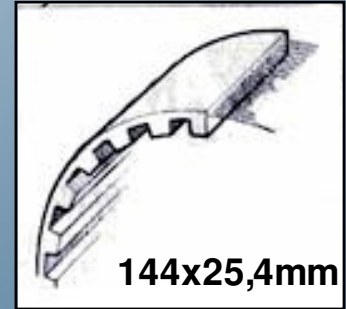

March 2010

New reference : DTB-9046 Timing belt

Type
Toyota

Model
Aygo

M.F.D.
'05 -

EAN number : 8715616076265 Weight : 0,25 kgs

OEM reference: SU001-00544