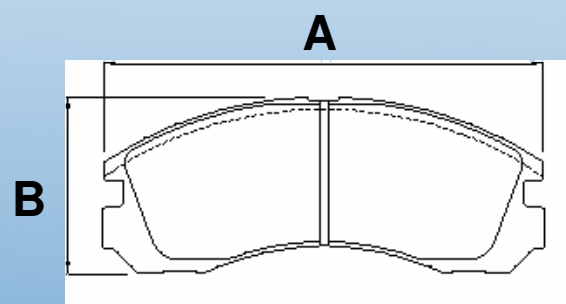

March 2011

New reference : BP-9132 Brake pad
Front

Type Model M.F.D.

Toyota Avensis (T27) '09 -

EAN number : 8715616078566

Measurements: A 109
B 50
C 14,9

OEM reference: 04466-05040
04466-05041