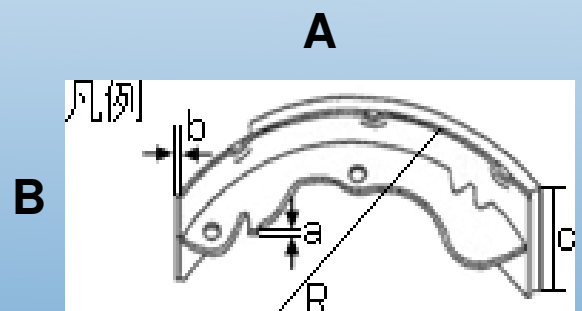

March 2011

New reference : **BS-9941** Brake shoe
Rear

Type   **Model**   **M.F.D.**

Toyota   Previa (TCR_)   '04 -

EAN number : 8715616080743

Measurements: **A** 254
B 50

OEM reference: 04495-28080
04495-28111
04495-28120
04495-28170
04495-28111-000
04495-28120-000