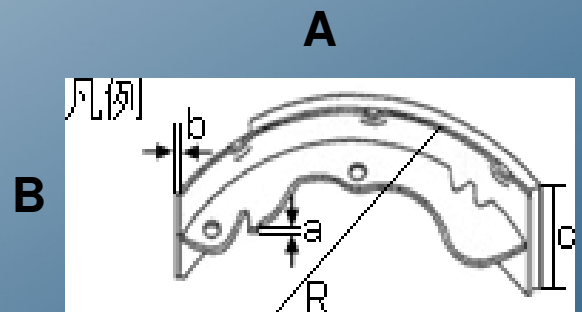

November 2010

New reference : BS-8925 Brake shoe
Rear

Type	Model	M.F.D.
Suzuki	Grand Vitara (F9Q)	'05 -
Suzuki	Grand Vitara	'09 -

EAN number : 8715616057035

Measurements: A 254
B 40

OEM reference: 53200-65J00
53200-65J01