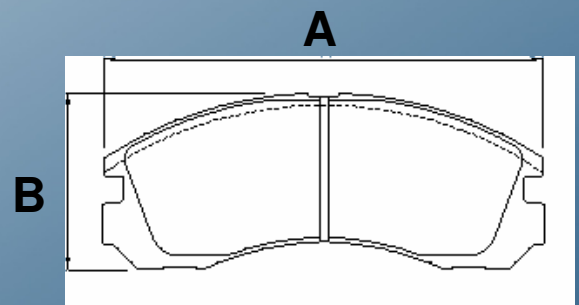

October 2009

New reference : BP-6599 Brake pad

Type	Model	M.F.D.
Nissan	Tiida (C11X/SC11X)	'07 -

EAN number : 8715616060691

Measurements: A 114,3
B 44,5
C 14

OEM reference: AY040-NS110
AY040-NS120
AY040-NS133
AY040-NS142
D1060-1JY00
MQ-703583
1N26-33-28Z
1N28-33-28Z
41060-AX085
41060-EE30J