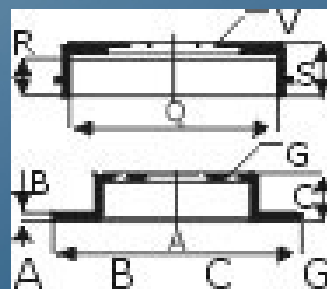

October 2009

New reference :   **BR-3239** Brake disc   Front/Vented

Type	Model	M.F.D.
Hyundai	Santa Fé (SM)	'06 -

EAN number :   8715616062213

Measurements :

A	320 mm
B	28 mm
C	50 mm
G	5

Nett weight : 10,5 kgs

OEM reference : 51712-2B700