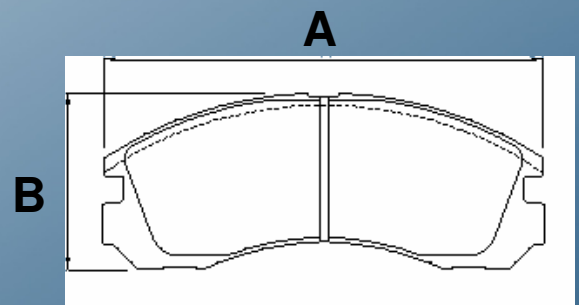

October 2010

New reference : **BP-5554** Brake pad
Front

Type **Model** **M.F.D.**
Mitsubishi Canter '07 -

EAN number : 8715616078023

Measurements: **A** 123
 B 52
 C 17,5

OEM reference: MK529989

October 2010

New reference : **BR-3705** Brake disc Front/Vented

Type	Model	M.F.D.
Isuzu	Trooper (UB)	'00 - '98

EAN number : 8715616014410

Measurements :

A	280 mm
B	26 mm
C	36,5 mm
G	6

Nett weight : 7,35 kgs

OEM reference : 569050
970343034
8970340343