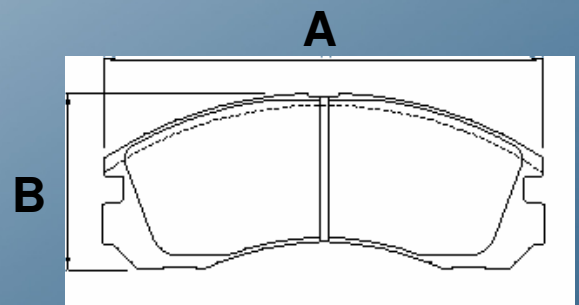

August/September 2010

New reference : BP-6605 Brake pad
Front

Type	Model	M.F.D.
Nissan	Murano (Z51)	'08 -

EAN number : 8715616078528

Measurements: A 105,5
B 35
C 14

OEM reference: D4060-1MB0A
D4060-9N00A