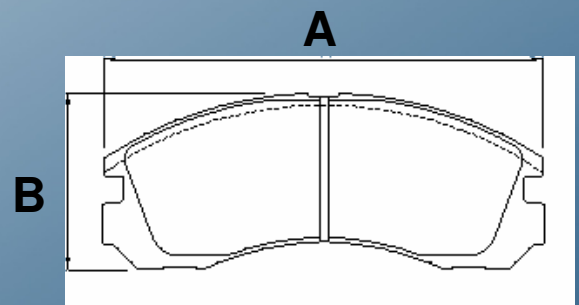

August/September 2010

New reference : BS-3416 Brake shoe
Rear

Type Hyundai **Model** Sonata (EF) **M.F.D.** '98 - '04

EAN number : 8715616070638

Measurements: A 228
B 42

OEM reference: 58305-SCA00
58305-38A00