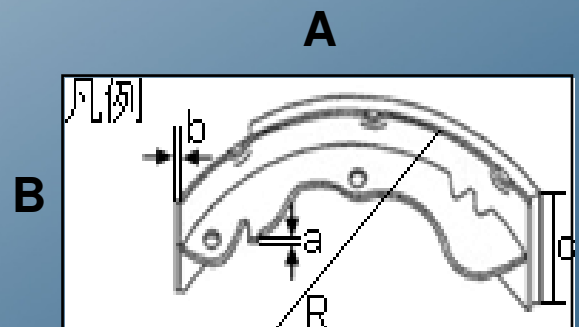

August/September 2010

New reference : BS-3416 Brake shoe
Rear

Type Hyundai **Model** Sonata (EF) **M.F.D.** '98 - '04

EAN number : 8715616070638

Measurements: A 228
B 42

OEM reference: 58305-SCA00
58305-38A00