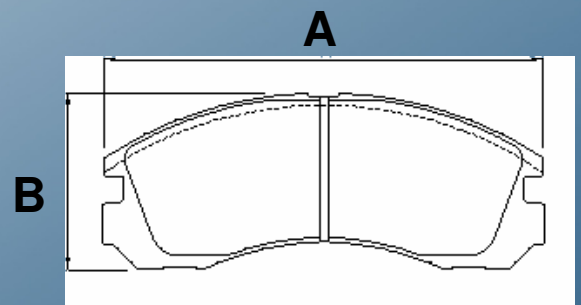

August/September 2010

New reference : **BP-2058** Brake pad
Front

Type   **Model**   **M.F.D.**
Honda   Insight   '09 -

EAN number : 8715616078511

Measurements: **A** 136,5
B 56
C 16

OEM reference: 45022-TF0G02